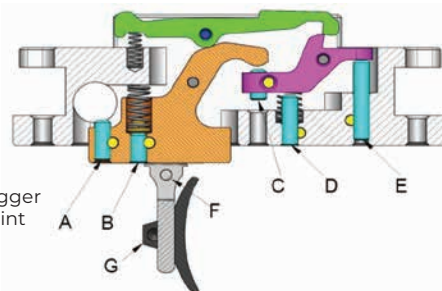

The Blackwolf trigger features eight-point adjustment from 8oz up to 3 lbs

REGULATORS

A regulator is a small, high-pressure device fitted to Daystate rifles that regulates the air pressure in a precharged pneumatic airgun.