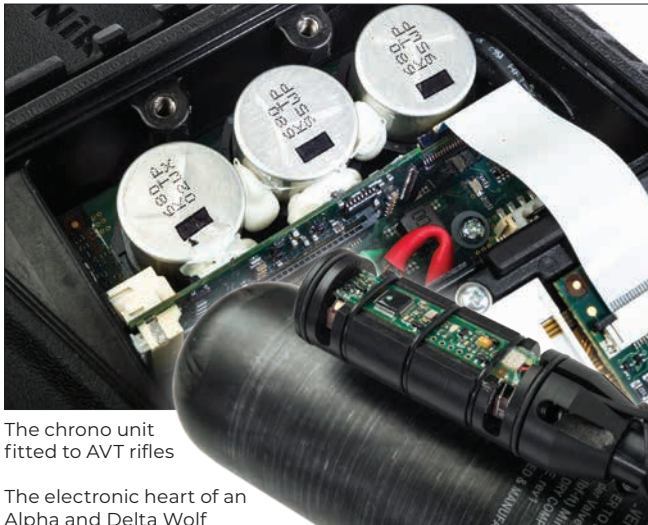

Proudly rooted in British engineering, every rifle that leaves our UK factory carries the heritage, precision and craftsmanship that define Daystate.

Being first matters - but being the best matters more. From groundbreaking computer-controlled systems to continually refined mechanical actions, we are relentless in our pursuit of performance. Each rifle is hand-built to deliver the power, consistency and accuracy our customers expect - so whether you're hunting or target shooting, you can always perform at your very best.

DAYSTATE
TECHNOLOGY

THE FOREFRONT OF INNOVATION

Inside the beautiful exterior of a Daystate rifle is lists of cutting-edge technology. Designs and specifications are constantly updated, and every new model incorporates new and exciting innovations. Unlike many companies who must make everything in-house to save money, Daystate uses industry leaders, such as German **Lothar Walther**, Dutch **Huma Air**, Italian **Minelli Stocks** and Britain's **PRS Accessories**, to ensure every Daystate rifle is the best it can be.

ADVANCED VELOCITY TECHNOLOGY (AVT)

The Advanced Velocity Technology (AVT) electronic firing control system used in the Alpha and Delta Wolf is operated through a colour touchscreen display. For the most advanced air gun of all time, look no further than the AVT system fitted to these rifles.