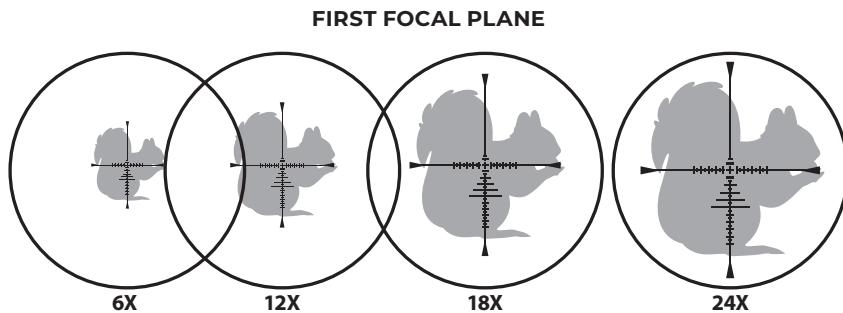

MTC Optics offers two, exclusively designed reticles in its range - SCB2 and AMD2.

SCB2 Reticle

AMD2 Reticle

F1 MODELS (FIRST FOCAL PLANE)

As you zoom the magnification in and out, both the reticle and the target will remain in constant proportion. This means the reference points of the reticle always stay the same in relation to the target, regardless of the magnification setting.