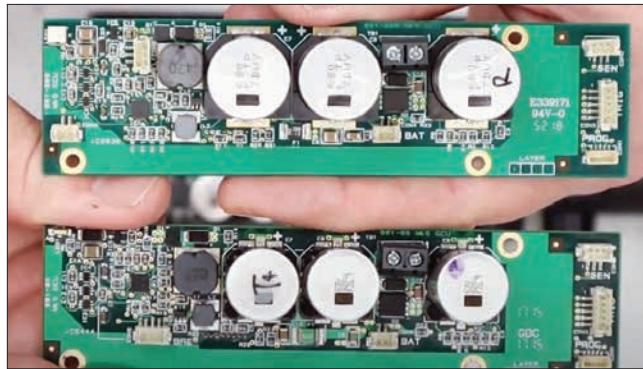

MAPPED COMPENSATED TECHNOLOGY (MCT)

A simpler and highly rated Mapped Compensated Technology (MCT) electronic system is fitted to the Red Wolf series of rifles. A digital microprocessor and solenoid-powered air valve monitors and controls every microsecond of the firing cycle to ensure unrivalled shot-to-shot consistency, increased shot-count and reduced action movement. All the attributes which, ultimately, translate into improved accuracy.

The MCT-boards fitted inside a Red Wolf