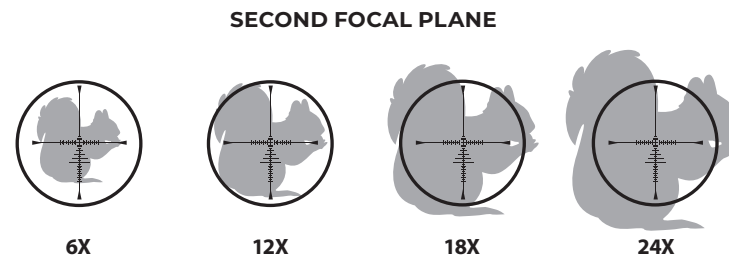

F2 MODELS (SECOND FOCAL PLANE)

As you zoom the magnification in and out, the reticle will stay a constant size, but the target will appear larger or smaller. This means the reference points of the reticle can be used to 'bracket' the target at different magnifications – a system that can assist range-finding. *Note: Any MIL-based spacings on the crosshair will only be 'true' at 10x magnification on F2 models.*