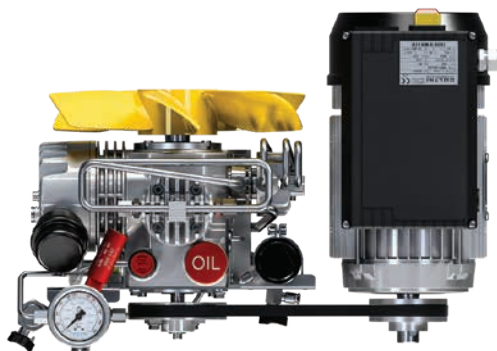

DAYSTATE
T2 300BAR COMPRESSOR

Ideal for gun shops, shooting clubs or the PCP airgunner who values independence, Daystate's improved Type 2 electric air compressor takes the effort out of charging up a precharged pneumatic rifle or scuba tank.

A sophisticated, superior air filtration system delivers breathing quality air courtesy of a very quiet charging operation. The T2 fills a 10-litre 300BAR (4,350psi) scuba tank from empty in just 30 minutes - but it will top it up from 150BAR (2,175psi) in less than 15 minutes.

Portable, self-contained and robust, it's fitted with a large, easy-to-read pressure gauge that can be specifically set to automatically stop the charging process when the required pressure has been reached. The Type 2 also features a run-time counter to assist with servicing schedules.

Power	2.2kW
Voltage	110v or 230v
Delivery rate	80 litres/minute
Noise	91db
Weight	94.8lbs (43kg)
Dimensions	27 x 15 x 19ins (68.6 x 38.1 x 48.3cm)