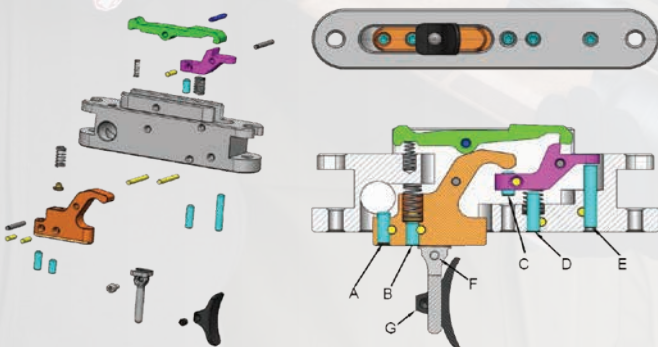

SLUG COMPATIBLE

There's even a special, 711mm-long barrel developed especially for slugs.

Full barrel kit

Barrel with tensioner and probe

NEW EIGHT-POINT ADJUSTABLE TRIGGER

With pull-weight settings from 8oz to 3.5lbs (225g - 1.6kg), you can choose to suit your trigger finger as well as the rifle's intended discipline. Besides travel and weight, the blade is also adjustable for position in the X, Y and Z planes.

FAST CHANGE CALIBER SWAP

Blackwolf barrels are designed to be easily removable for fast switching to different calibers or lengths to meet your shooting needs.

TENSIONED 'ART' BARREL SYSTEM

Developed by our Accuracy Research Team (ART), a tensioning system is used to increase barrel rigidity and improve extreme long-range accuracy.

20-STAGE INTEGRAL POWER ADJUSTER

Allows on-the-fly adjustments by simply rotating a numbered wheel. So you can set the rifle's output to suit both the shooting situation and the pellet/slug type.

LOW PROFILE FOR BETTER TARGET ALIGNMENT